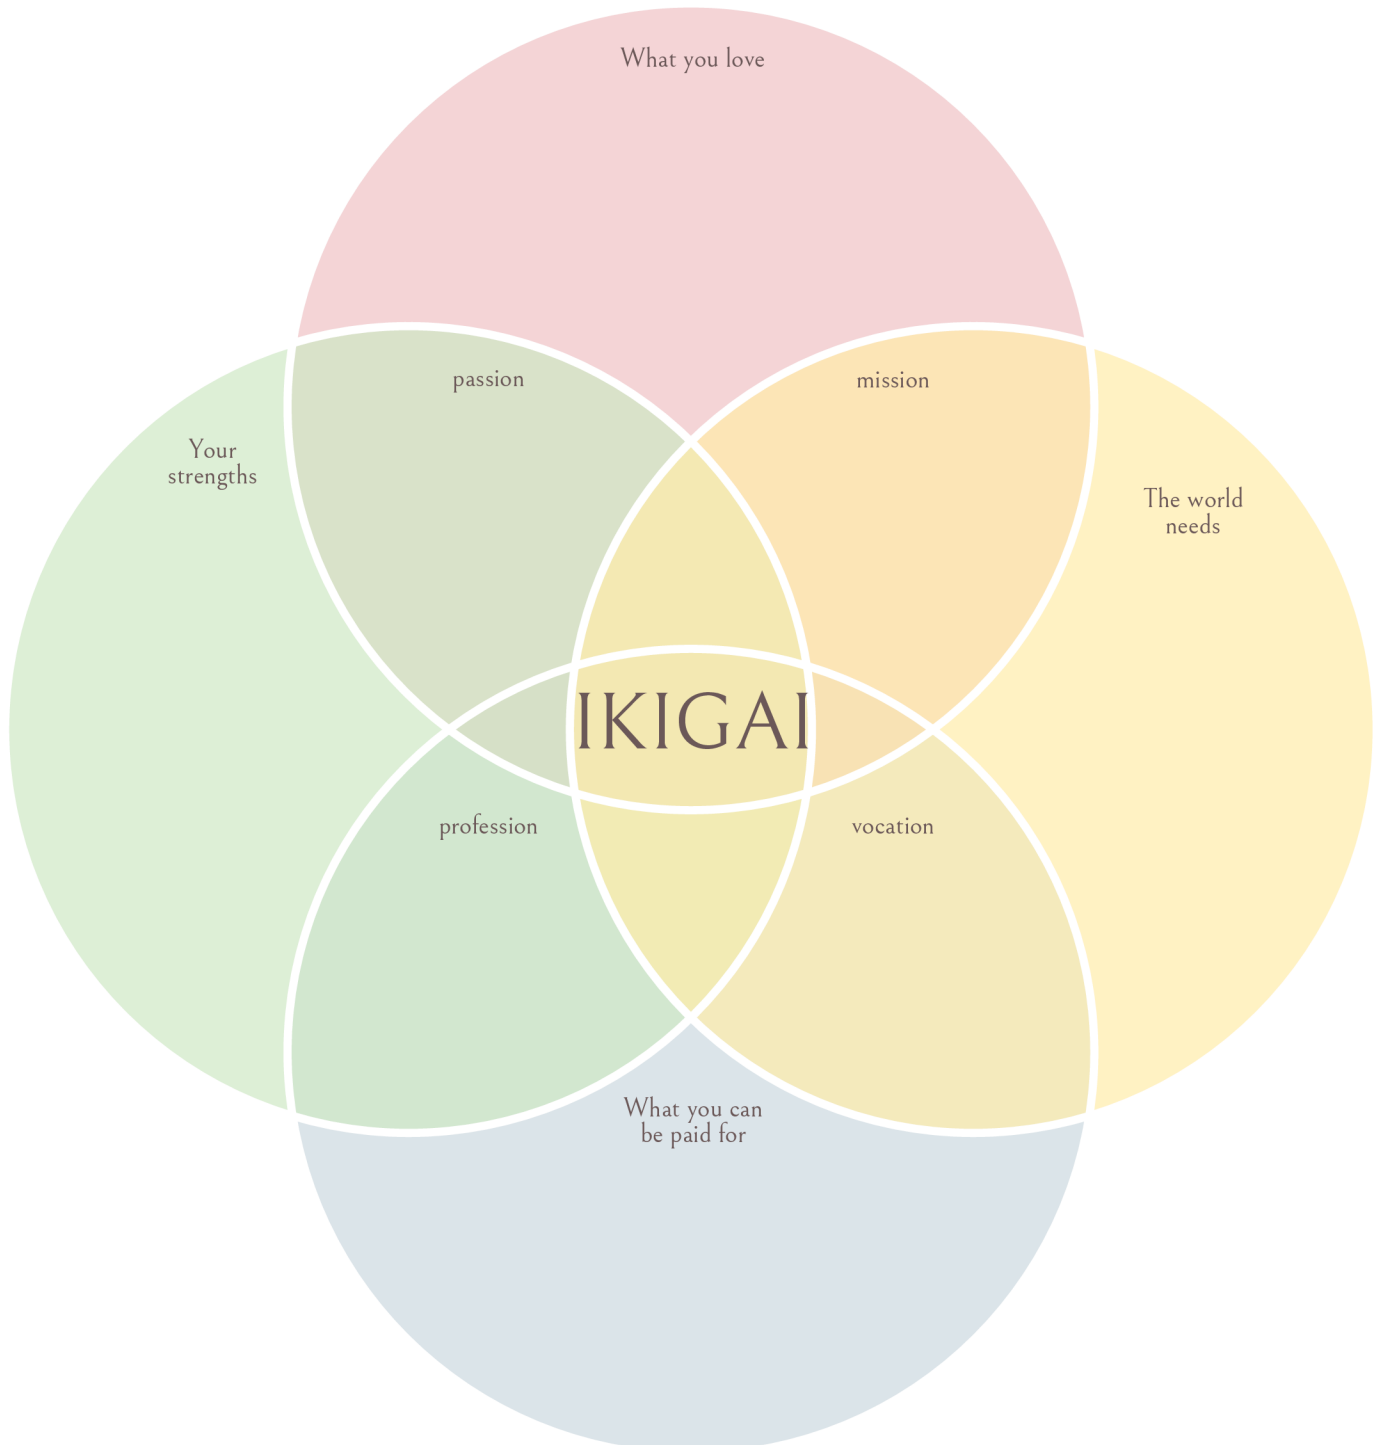

KINTSUGI
art therapy

Sarah Kintsugi
Certified Art Therapist and Career Coach
0433 623 276
info@arttherapyadelaide.com.au
instagram.com/arttherapyadelaide
www.arttherapyadelaide.com.au

IKIGAI

WHAT IS YOUR LIFE PURPOSE?